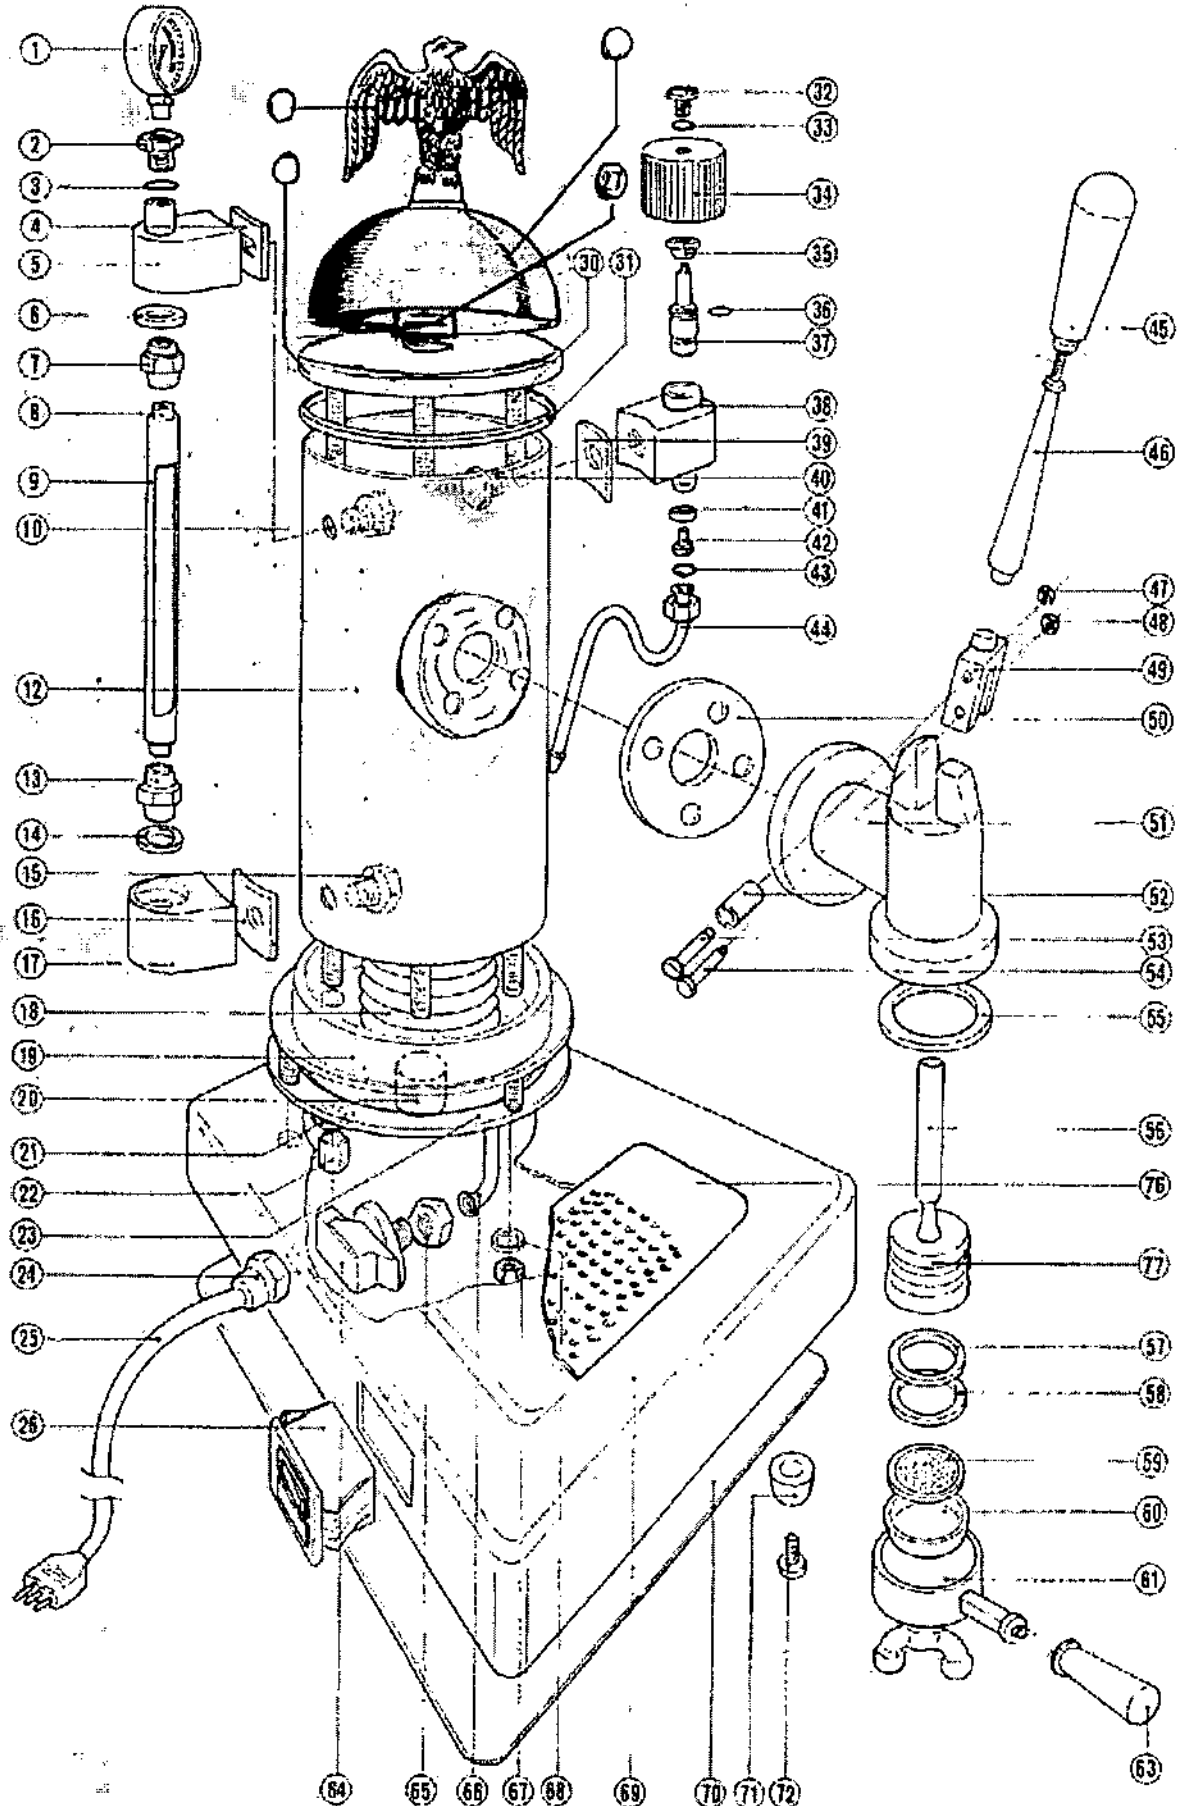

ZACCONI WORKSHOP

ART.

ZW.62.004

DESCRIPTION

RIVIERA ESPRESSO Interr.Later.

This drawing is the property of Zacconi Workshop and must not be reproduced without permission

DRAWING T 130206

ORIGIN ITA